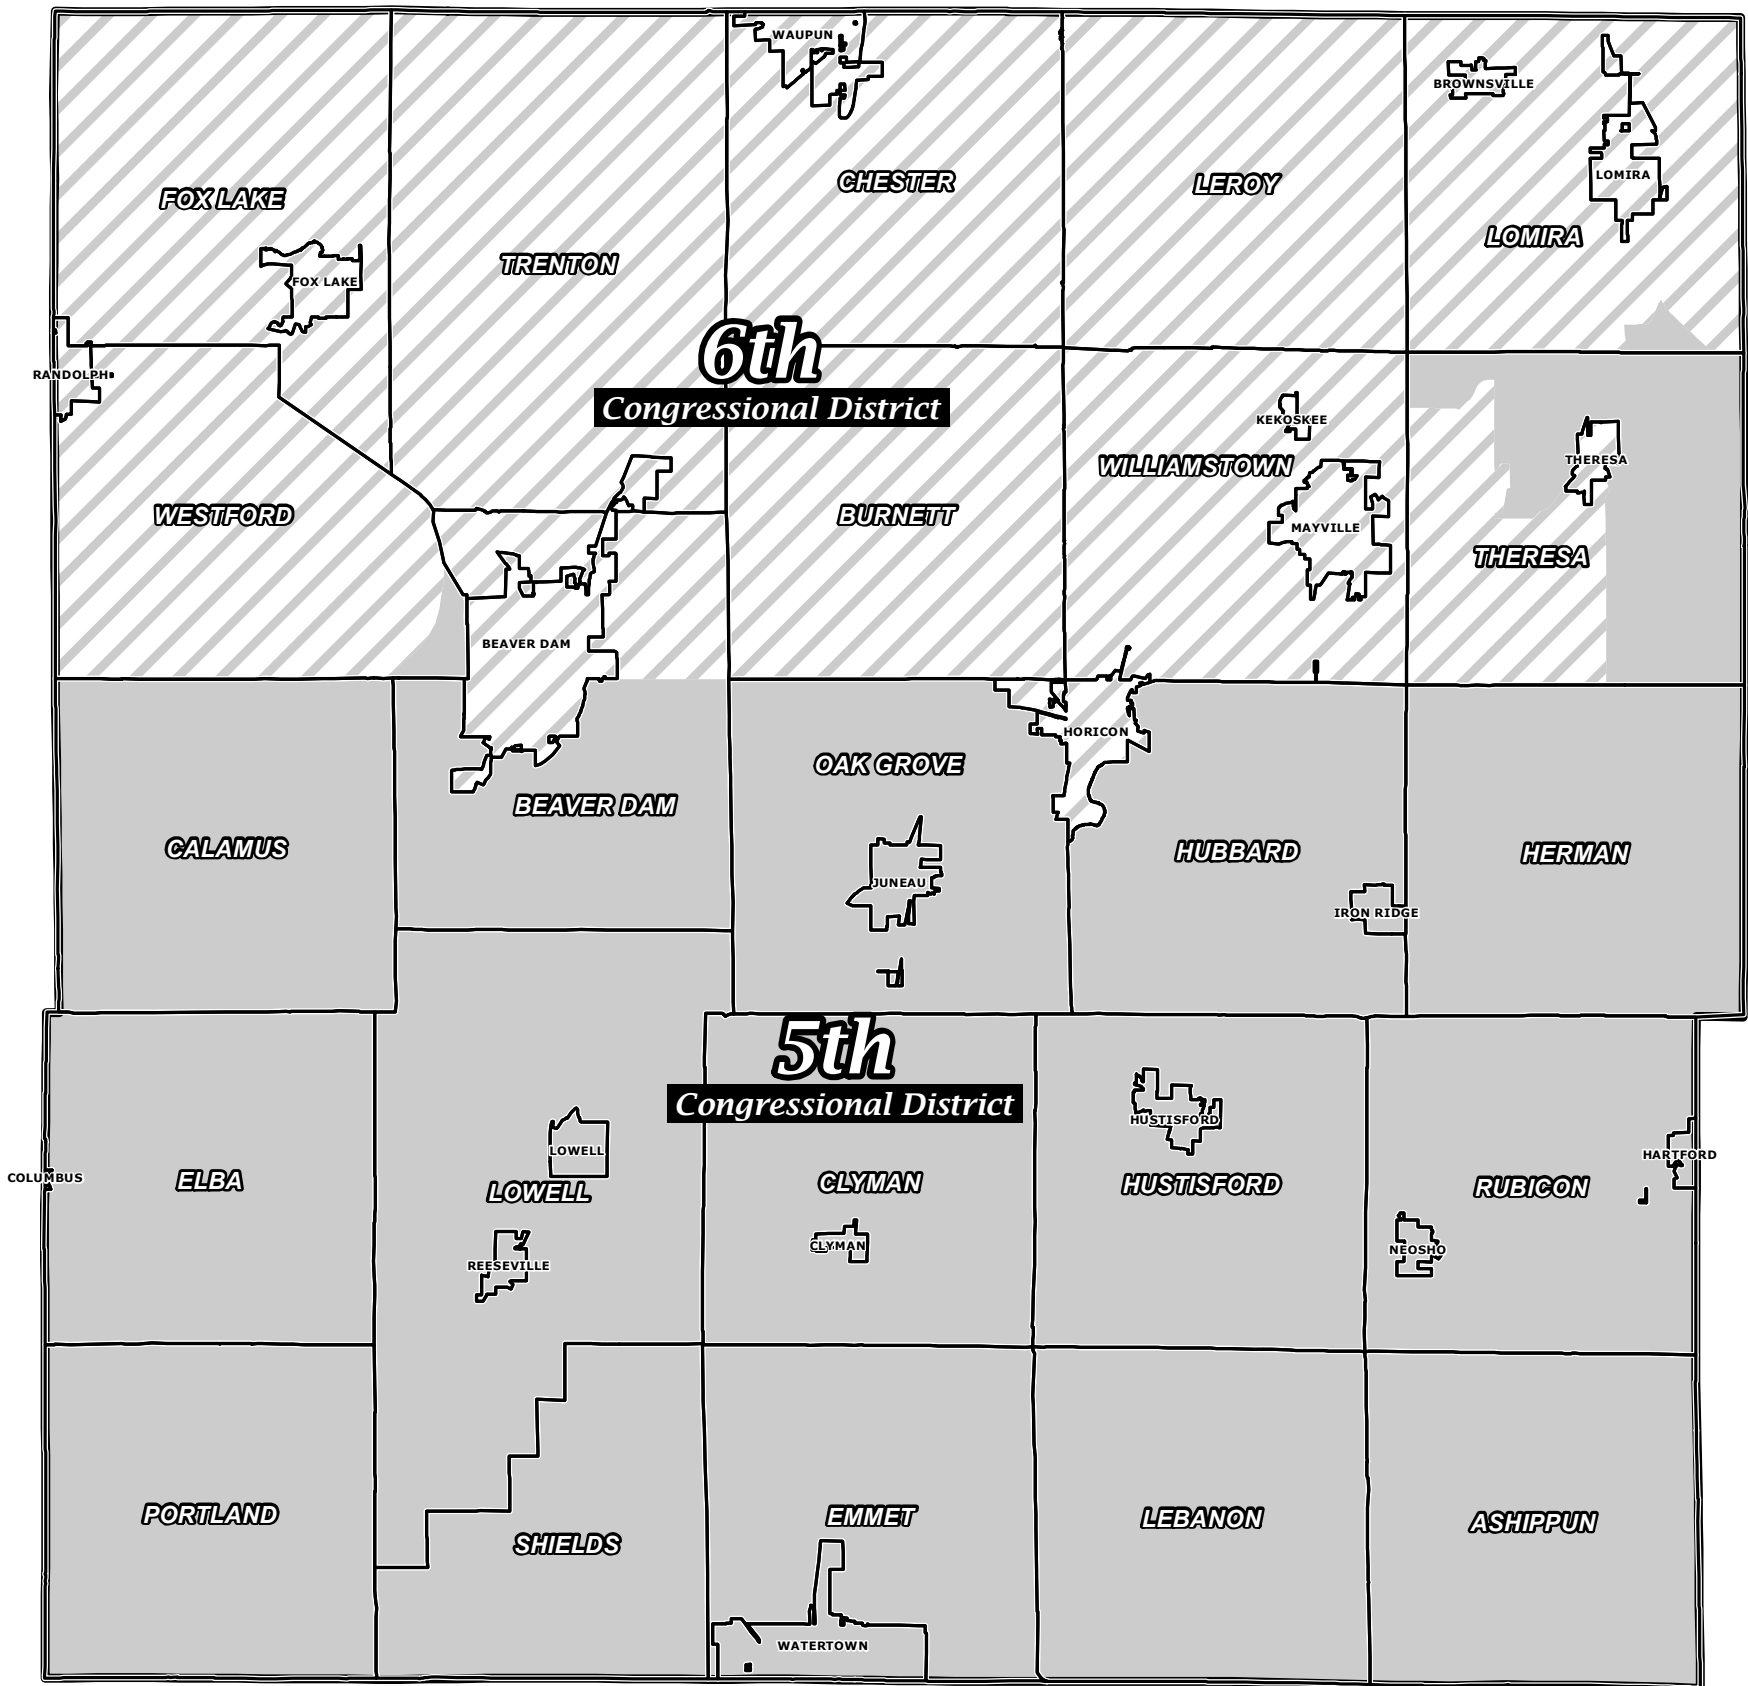

US Congressional Districts - 2012

DODGE COUNTY

Congressional Districts as Described by Municipal Borders

5th Congressional District

Towns: Ashippun - Beaver Dam (W5-6) - Calamus
 Clyman - Elba - Emmet - Herman
 Hubbard (W1-4) - Hustisford - Lebanon
 Lomira (W3) - Lowell - Oak Grove (W1-2)
 Portland - Rubicon - Shields
 Theresa (W2) - Westford (W3)

Villages: Clyman - Hustisford - Iron Ridge
 Lowell - Neosho - Reeseville

Cities: Hartford - Horicon (W7)
 Juneau - Watertown

6th Congressional District

Towns: Beaver Dam (W1-4,7-11) - Burnett
 Chester - Fox Lake - Hubbard (W5-6)
 Leroy - Lomira (W1-2) - Oak Grove (W3-5)
 Theresa (W1,3-7) - Trenton
 Westford (W1-2) - Williamstown

Villages: Brownsville - Kekoskee - Lomira
 Randolph - Theresa

Cities: Beaver Dam - Columbus - Fox Lake
 Horicon (W1-6) - Mayville - Waupun