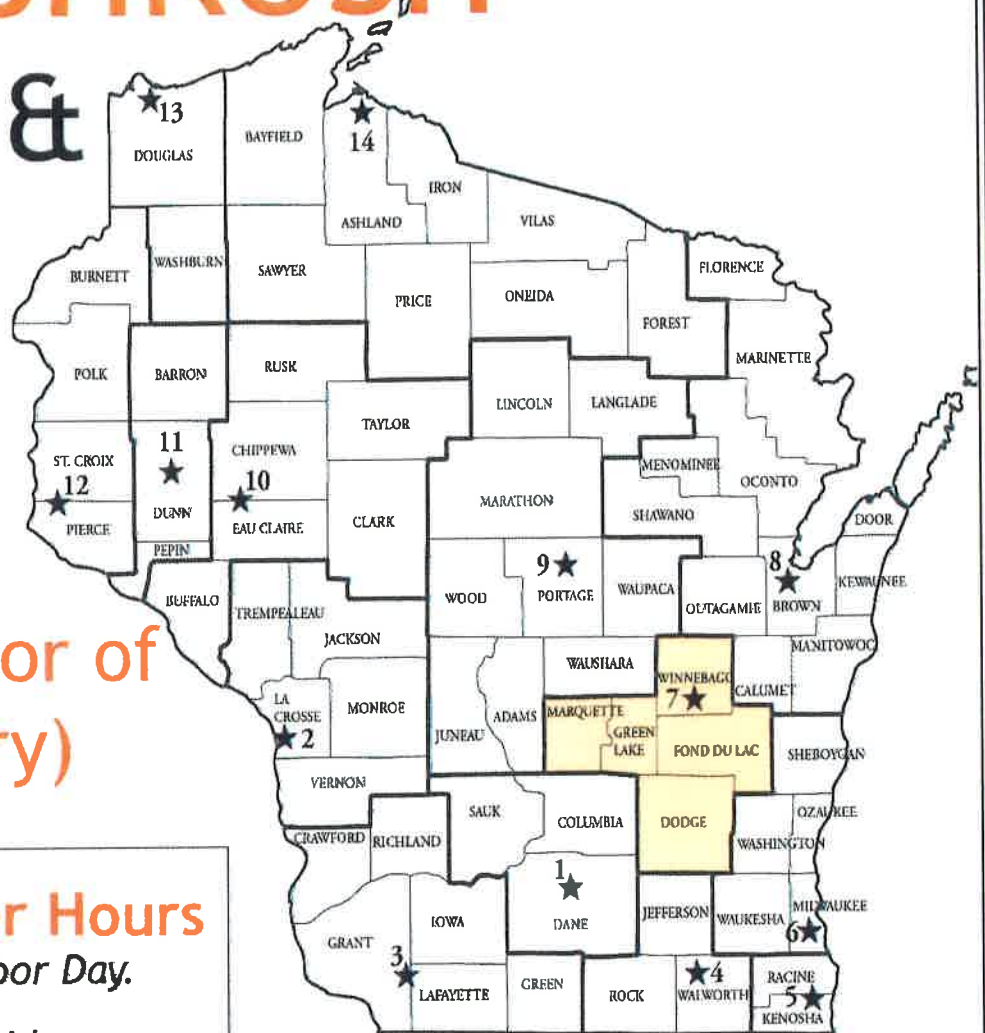

# UW Oshkosh

## Archives & Area Research Center

(on the 3rd floor of  
the Polk Library)

### Regular Semester Hours

*Start the week of Labor Day.*

Monday through Friday  
9:00 a.m. - 12:00 p.m.  
& 1:00 p.m. - 4:00 p.m.  
also open Tuesday evenings  
6:00 p.m. - 10:00 p.m.